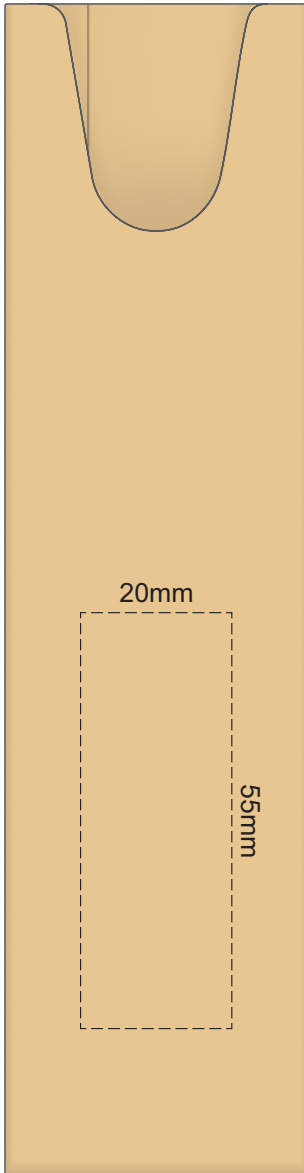

100% of Actual Size
Pad Print

POSITION D

POSITION E

100% of Actual Size
Direct Digital

POSITION D

POSITION E

100% of Actual Size
Pad Print (one side only)

100% of Actual Size
Digital Packaging Print
(one side only)

Digital Print is only available for natural option
Artwork will be printed directly onto the product via CMYK printing (no white),
colours will not be vibrant due to white ink not being available for this process.