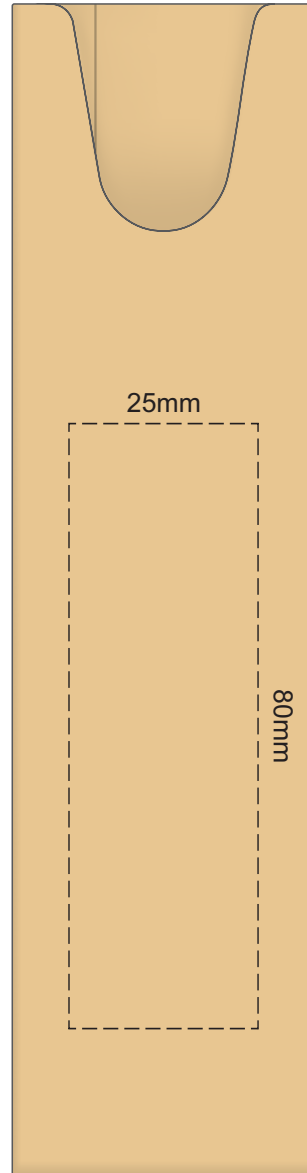

100% of Actual Size
Pad Print

POSITION D

POSITION E

100% of Actual Size
Direct Digital

POSITION D

POSITION E

100% of Actual Size
Pad Print (one side only)

100% of Actual Size
Digital Packaging Print
(one side only)

Digital Print is only available for natural option
Artwork will be printed directly onto the product via CMYK printing (no white),
colours will not be vibrant due to white ink not being available for this process.